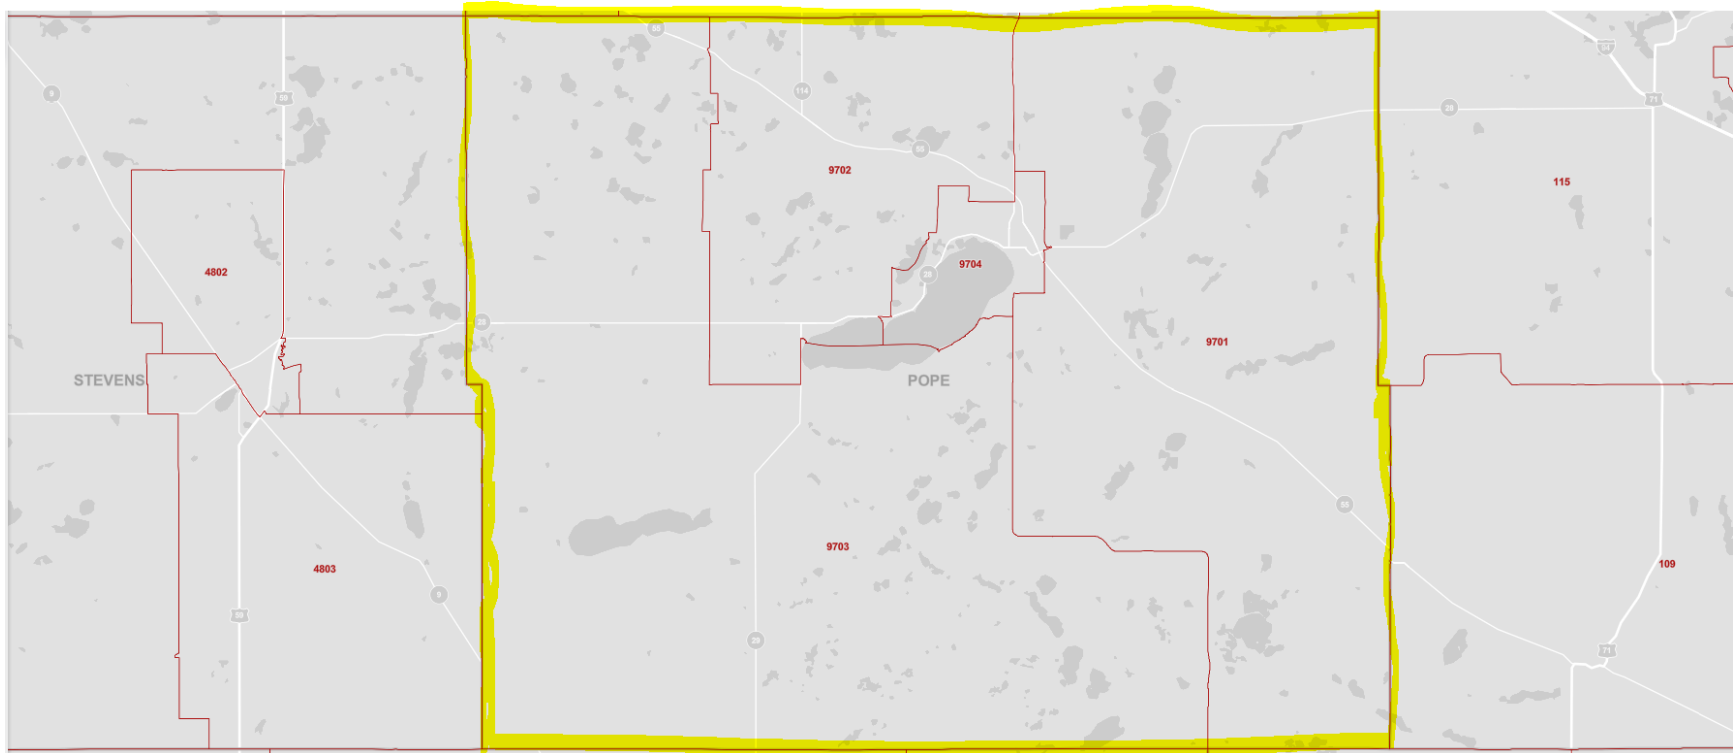

Douglas County, Minnesota Census Tracts

Pope County, Minnesota Census Tracts